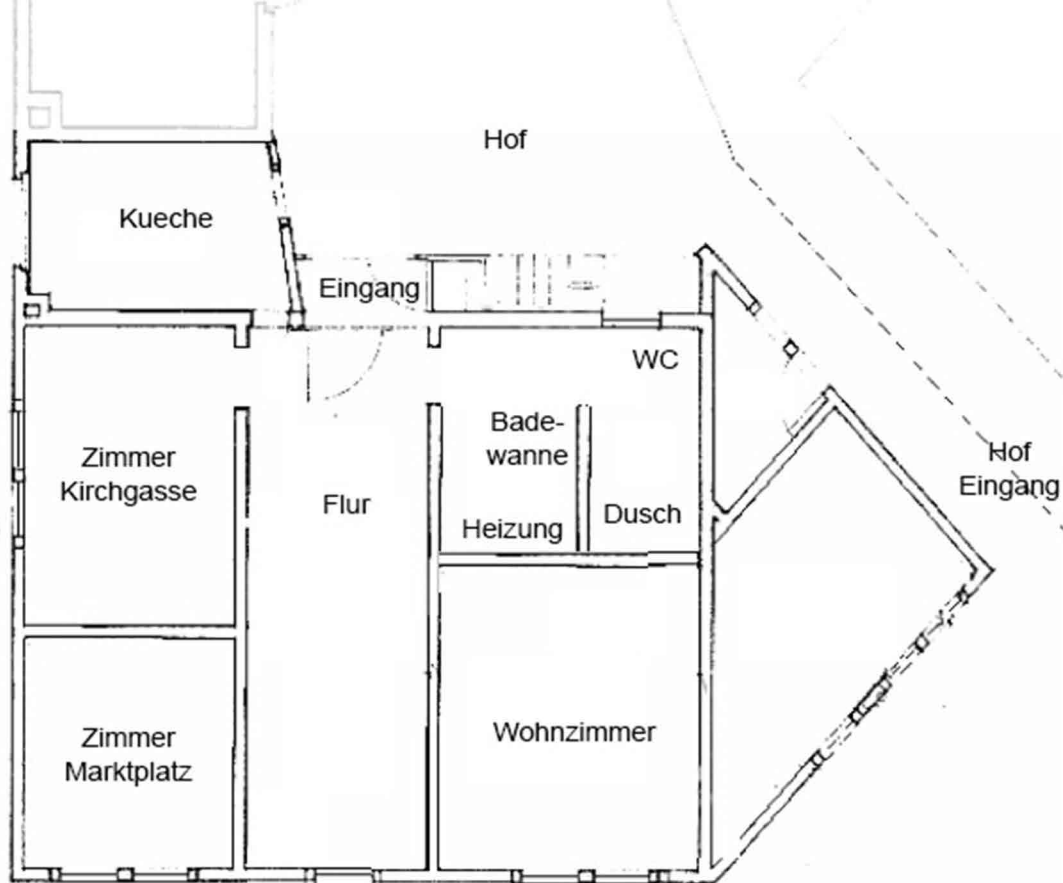

Kirchgasse

Marktplatz